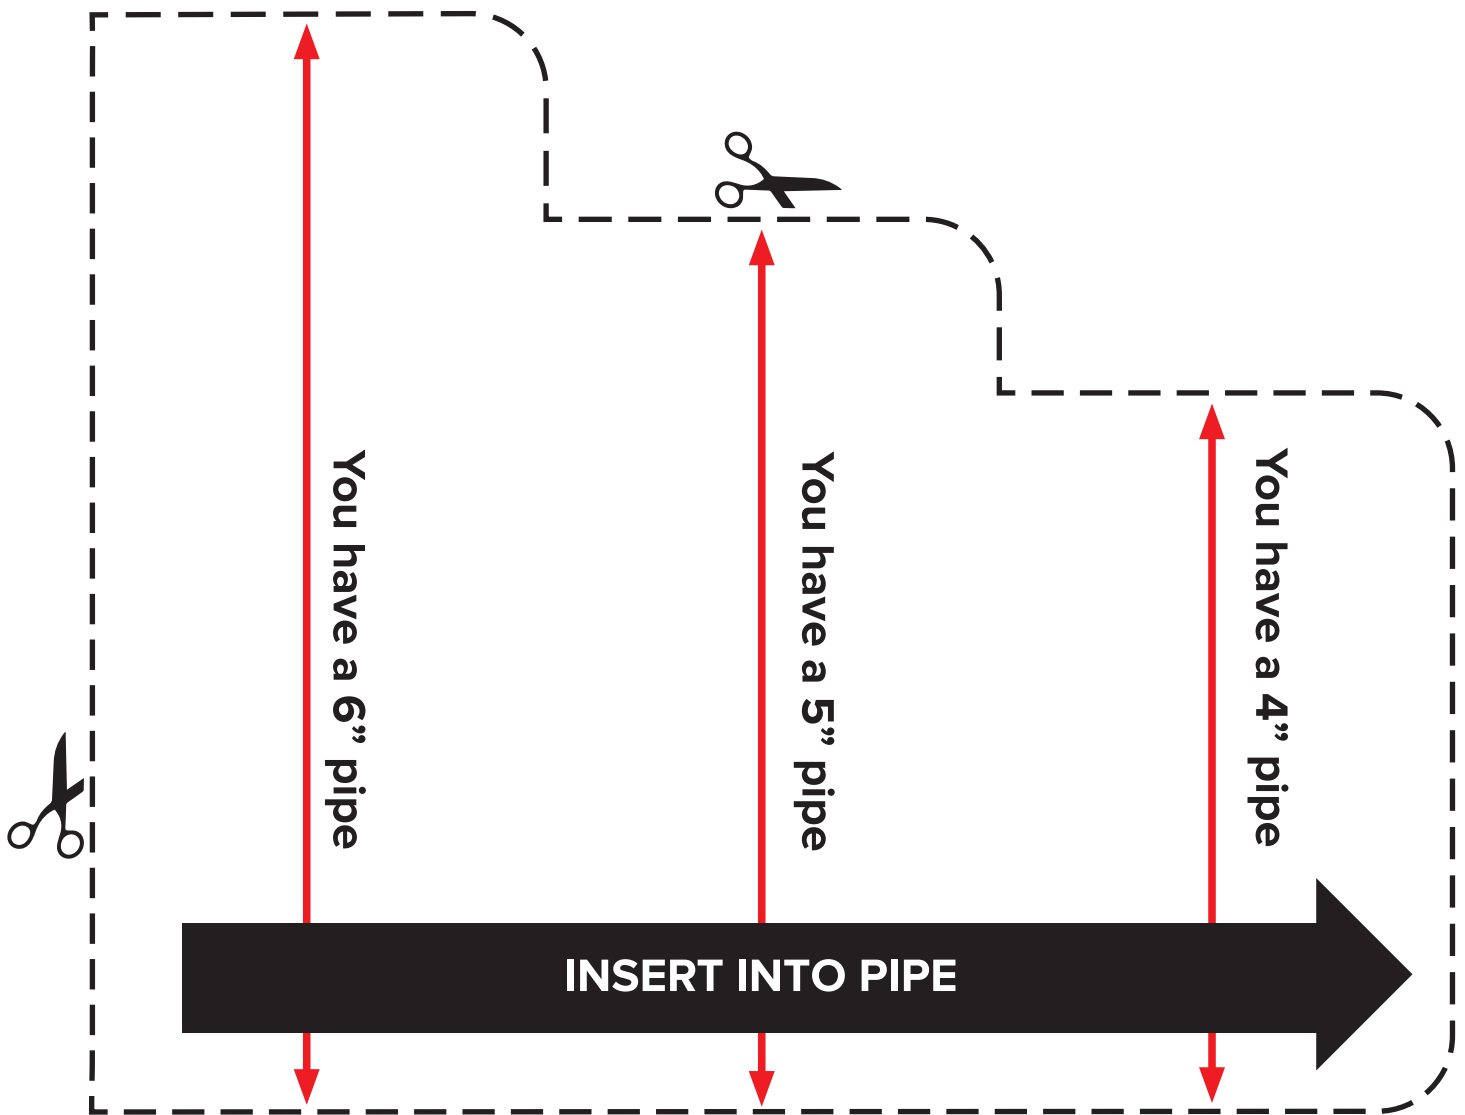

RAT BLOCKER

Pipe size checker

Unsure of which size Rat Blocker to buy?

Do you need to measure the diameter of your drain?

Simply print this page (ensure printer is set to 100% scale), cut out the template below and insert it FULLY into the pipe to confirm the required size.

Call our team for friendly advice if you need further assistance.

MD067.2